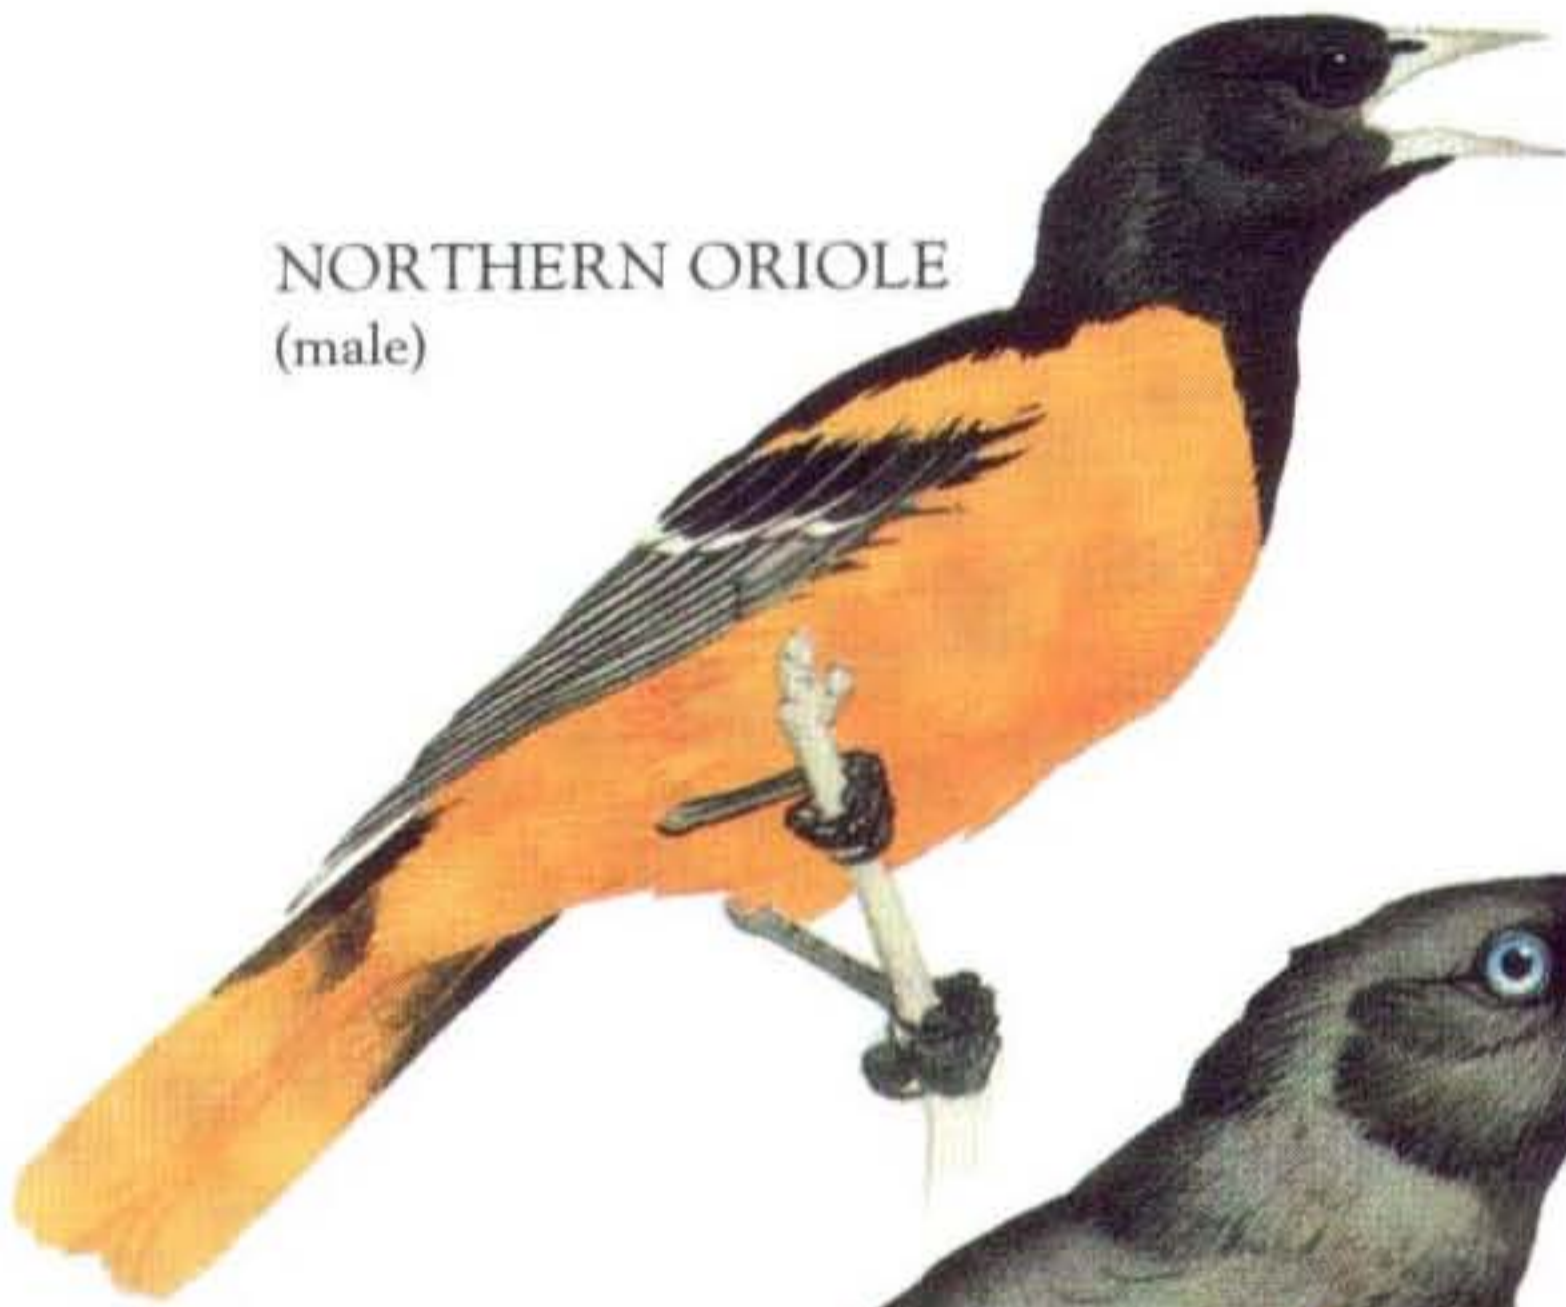

AKIAPOLAAU

RED-EYED VIREO

AKEPA

RUFOUS-BROWED PEPPERSHRIKE

TAWNY-CROWNED GREENLET

WAGLER'S OROPENDOLA (male)

NORTHERN ORIOLE
(male)

BOBOLINK
(male)