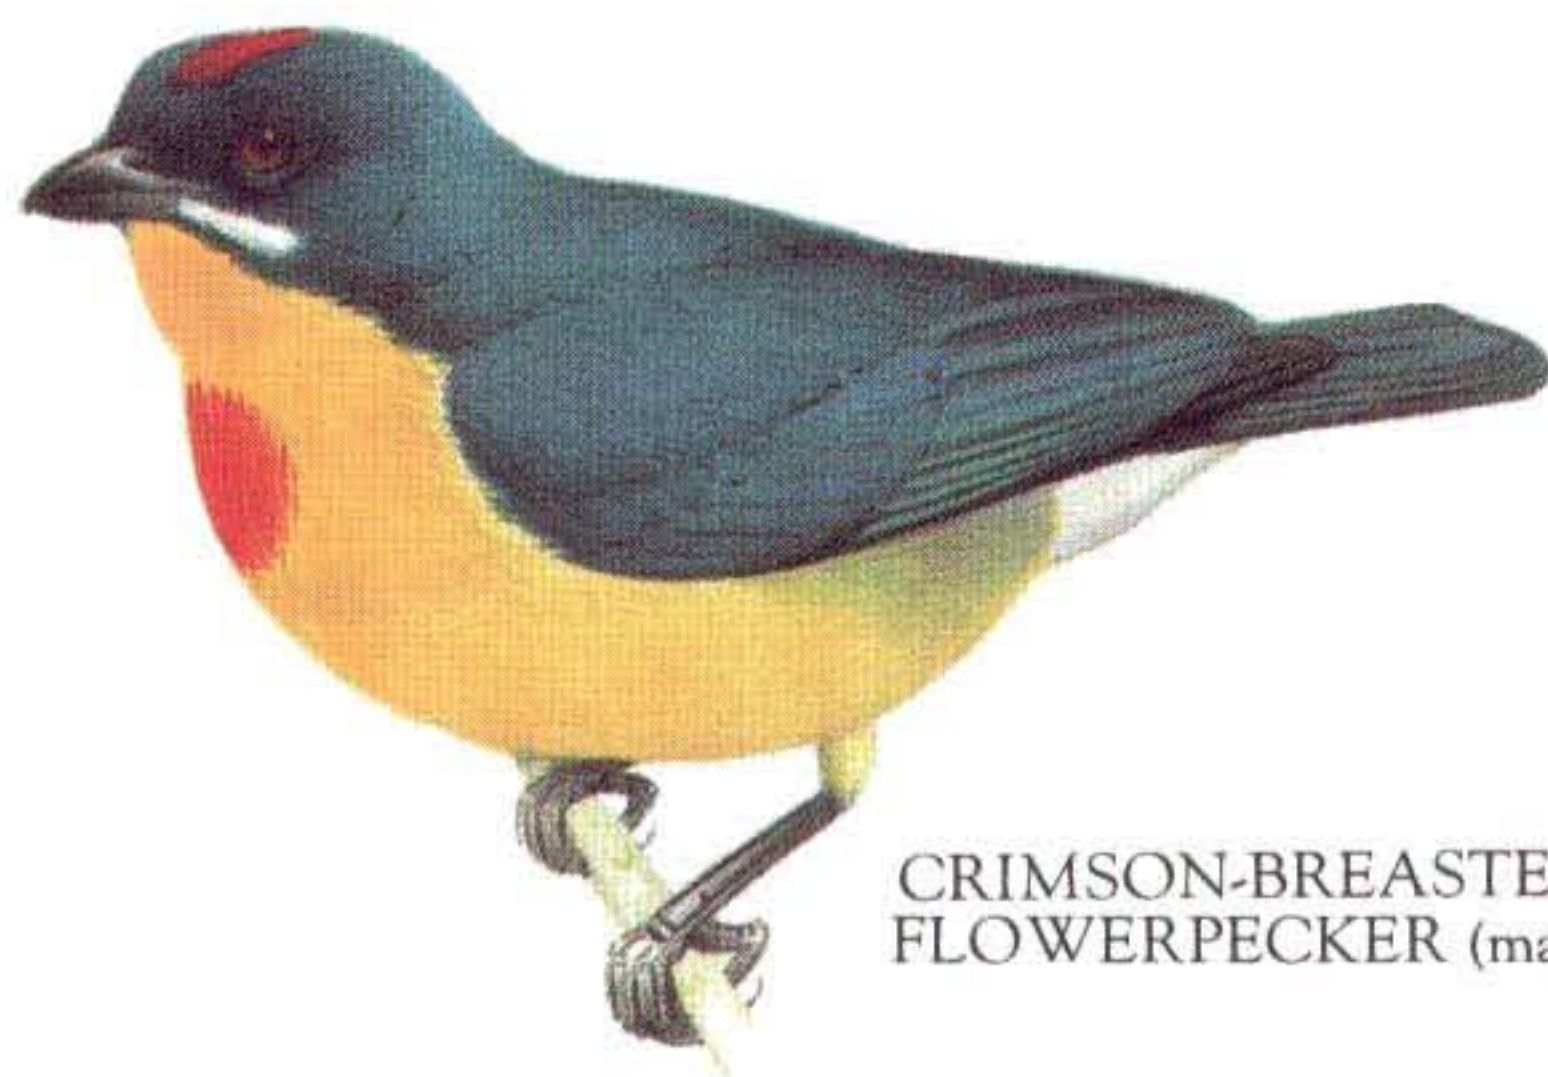

RED-BREASTED NUTHATCH

VARIED SITELLA

TREECREEPER

WALLCREEPER

SPOTTED CREEPER

STRIPE-HEADED CREEPER

BROWN TREECREEPER

MISTLETOE BIRD (male)