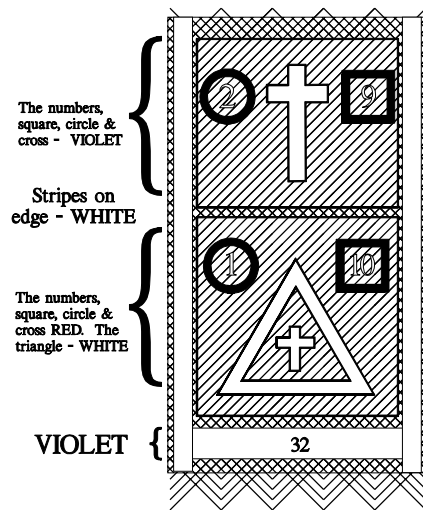

The Hermetic Order Of The  
GOLDEN DAWN<sup>Intl.</sup>

**THEORICUS GRADE SASH**

**THEORICUS 2=9**

To make your Theoricus advancement complete, the distinguishing badge of the grade must be added to your Zelator sash. In addition to the badge, one violet stripe is added. This signifies your title as Lord or Lady of the Thirty-second Path.

The badge is represented by a two, a nine and a cross. As the Zelator sash, the two is placed inside a circle, and the nine inside of a square. All of these are in the color of violet in accordance to the sephira attributed to your grade.

The entire sash as a whole indicates your advancement into another grade, as well as your ascension unto the Higher.