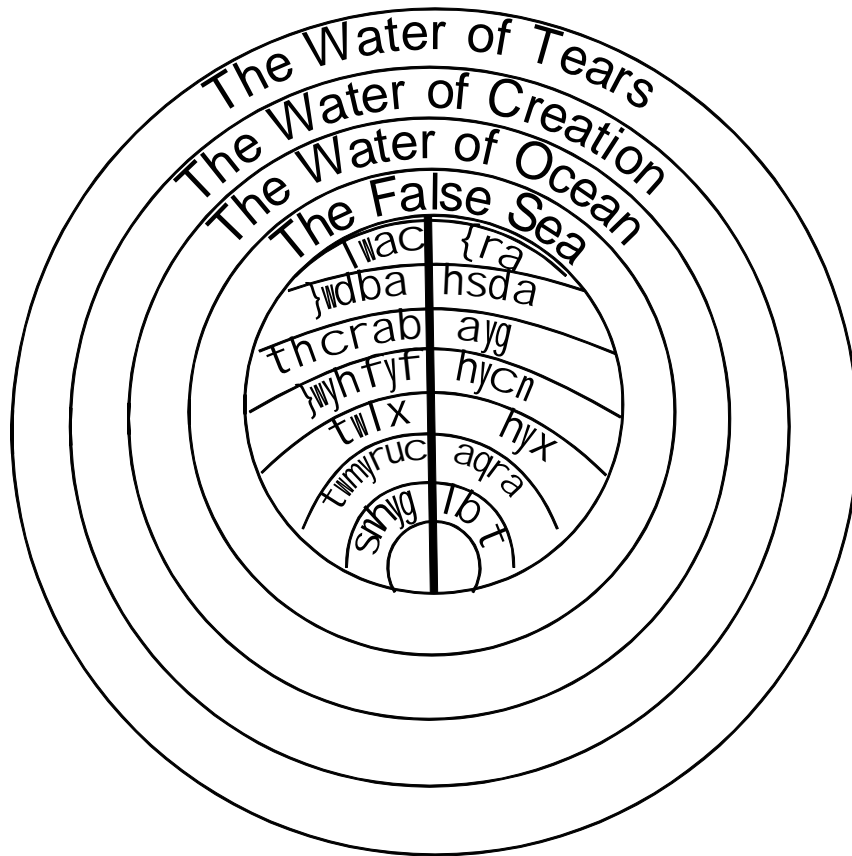

The Hermetic Order Of The
GOLDEN DAWN^{Intl.}

INFERNAL HABITATIONS

THEORICUS 2=9

This drawing represents the seven Infernal Mansions and the four Seas. The first circle represents the Waters of Tears; the second, the Waters of Creation; the third the Waters of Ocean; the fourth, the False Sea. In the inner circles are, on the right hand, the seven earths, which are: 1) Aretz; 2) Adamah; 3) Gia; 4) Neschiah; 5) Tziah; 6) Arega; and 7) Thebel or Cheled. On the left hand are the seven Infernal habitations, which are: 1) Sheol; 2) Abaddon; 3) Titahion; 4) Bar Schauheth; 5) Tzelmoth; 6) Shaari Moth; and 7) Gehinnon.