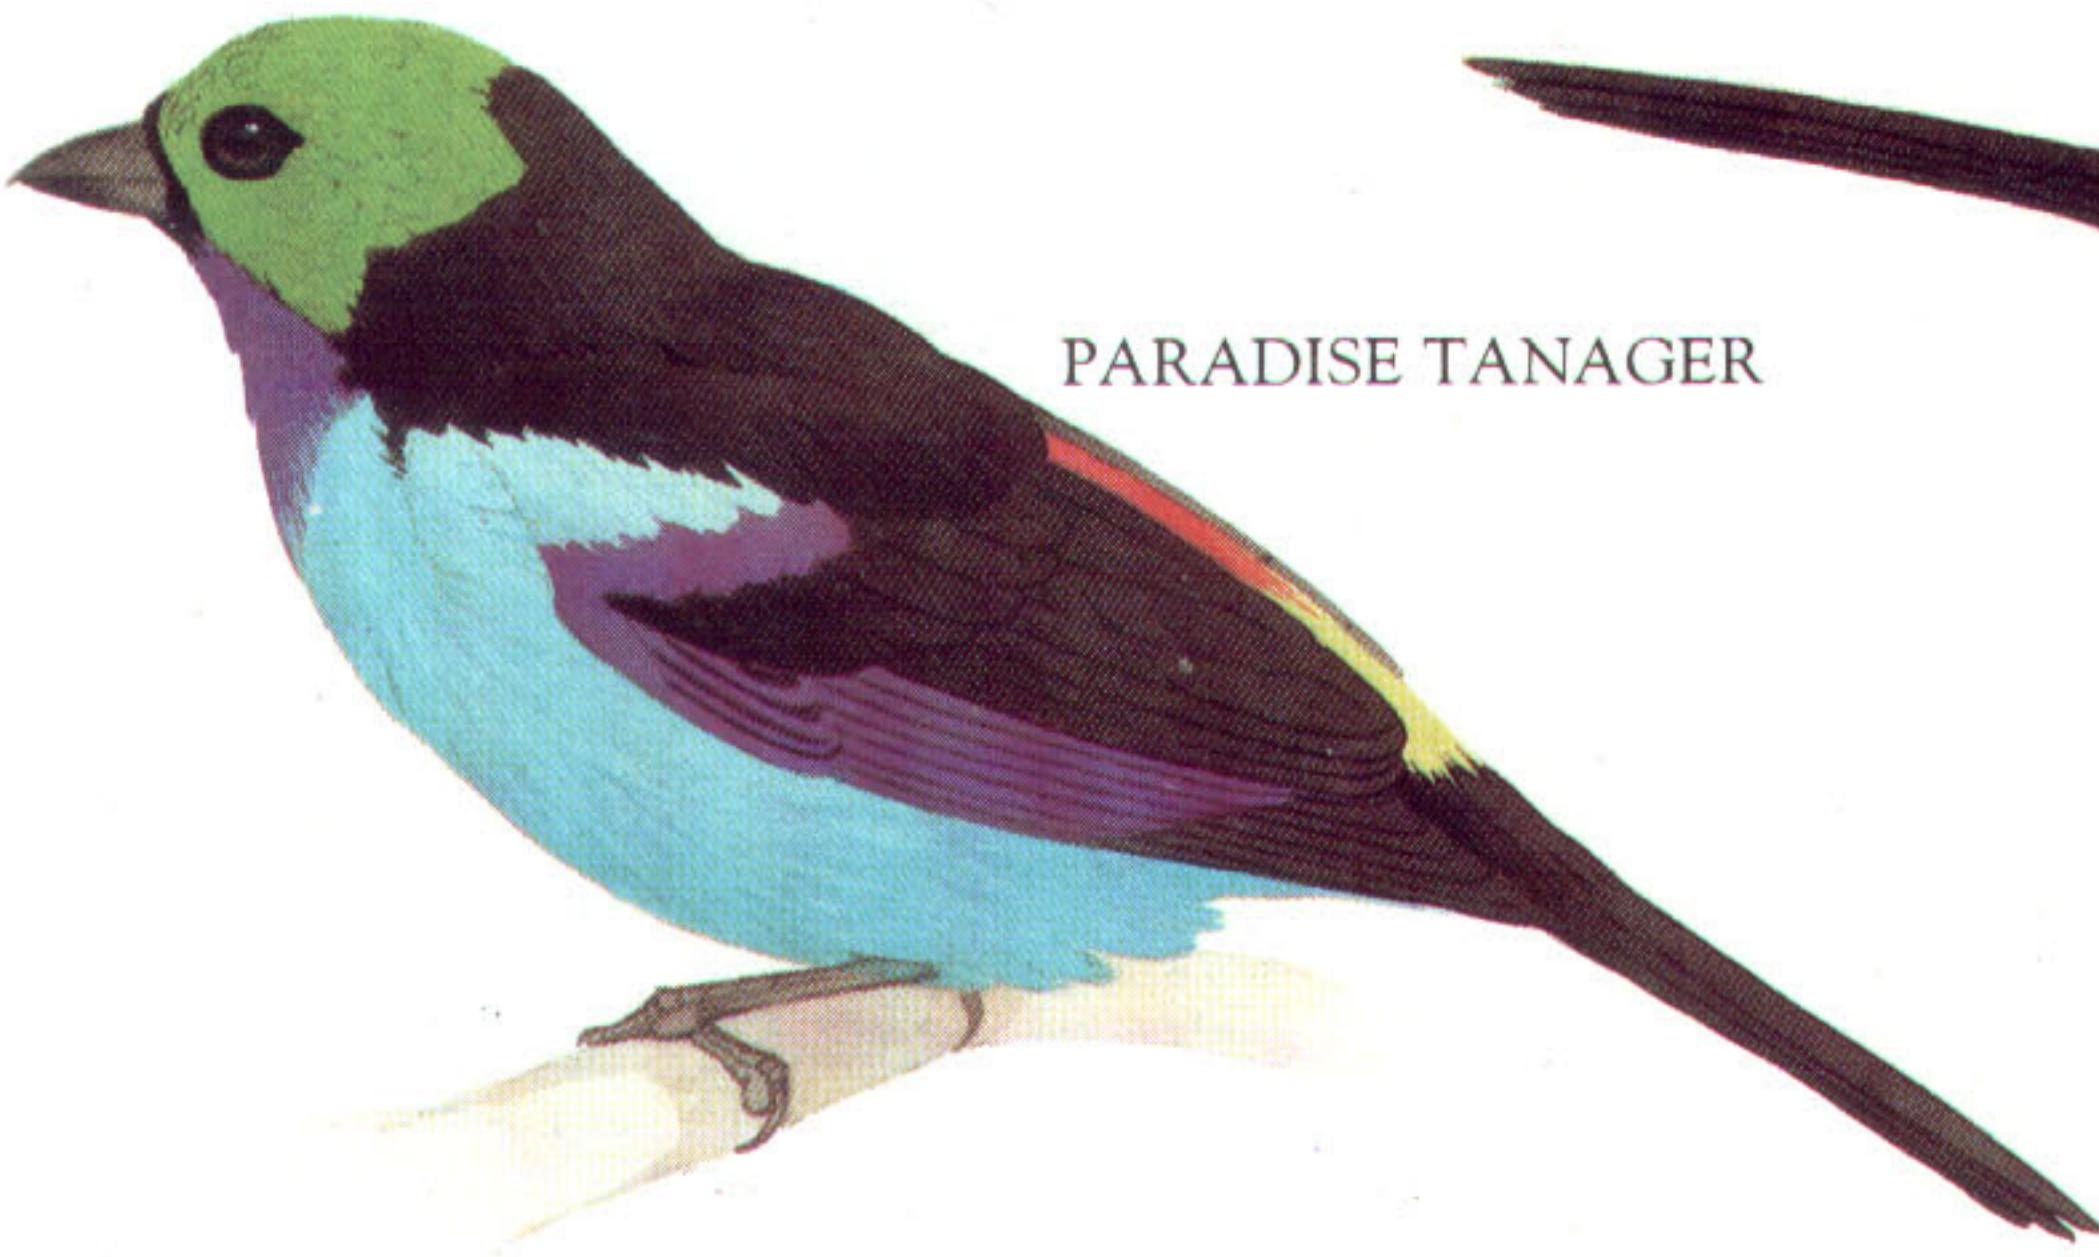

MAGPIE TANAGER

WHITE-SHOULDERED TANAGER (male)

SILVER-BEAKED TANAGER (male)

PARADISE TANAGER

BLUE-CROWNED
CHLOROPHONIA
(male)

PURPLE HONEYCREEPER
(male)

BLUE DACNIS (male)

GIANT CONEBILL

WHITE-VENTED EUPHONIA (male)

BANANAQUIT

GOLDEN-WINGED
WARBLER (male)

BLACK-AND-WHITE
WARBLER (male)

NORTHERN PARULA

YELLOW WARBLER (male)

OVENBIRD

MOURNING WARBLER (male)